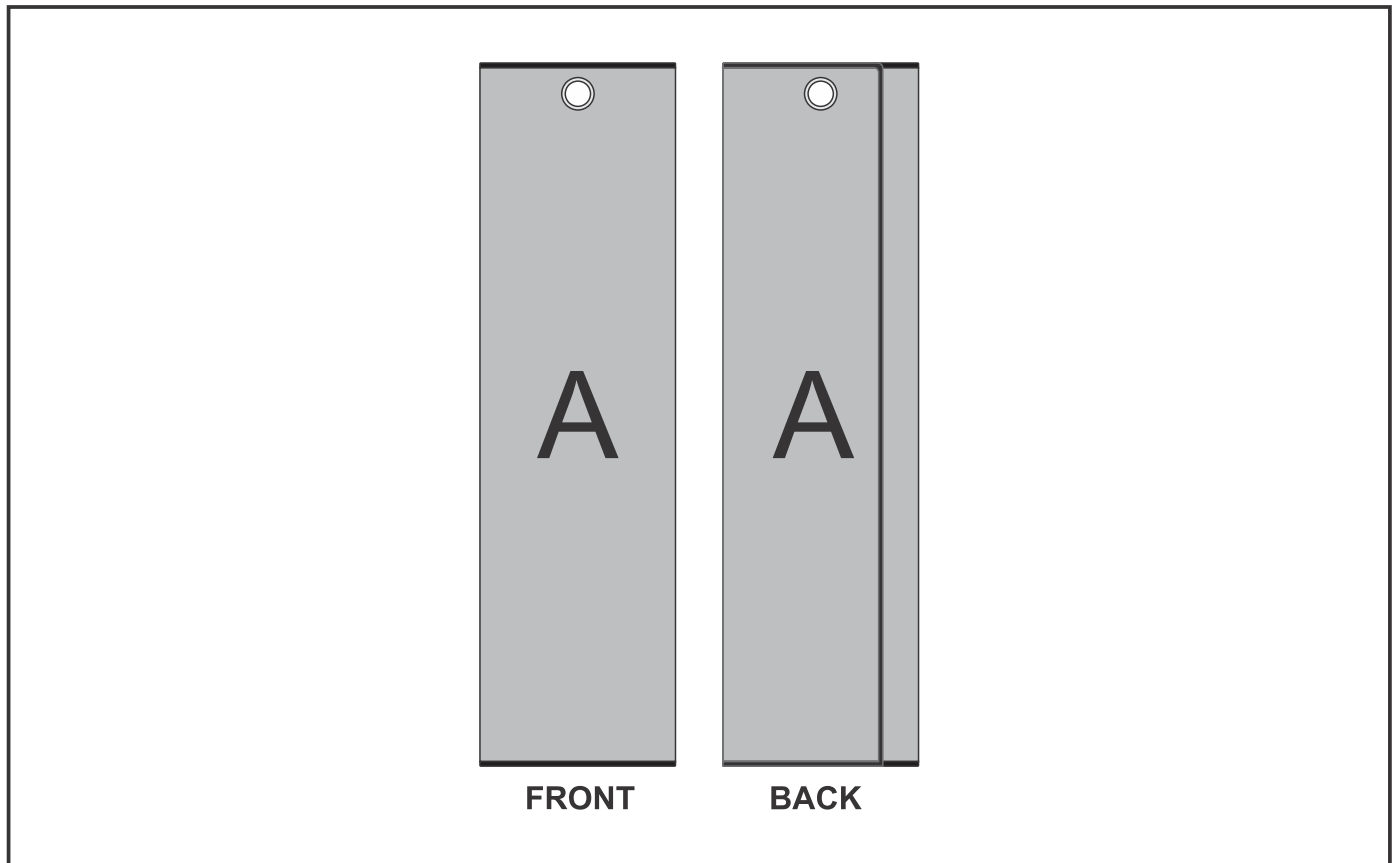

SG-HP-85-G

PPS Hoppla Xander Golf Towel

Need to know:

- Includes 1-Position Sublimation (setup fees apply)
- **Please Note: We cannot guarantee 100% logo Alignment on all Brandable Panels.**

Branding Options:

Position A

1. Custom Sublimation A (CPSUB-A)
Full Colour
Size: 384mm wide x 587mm high